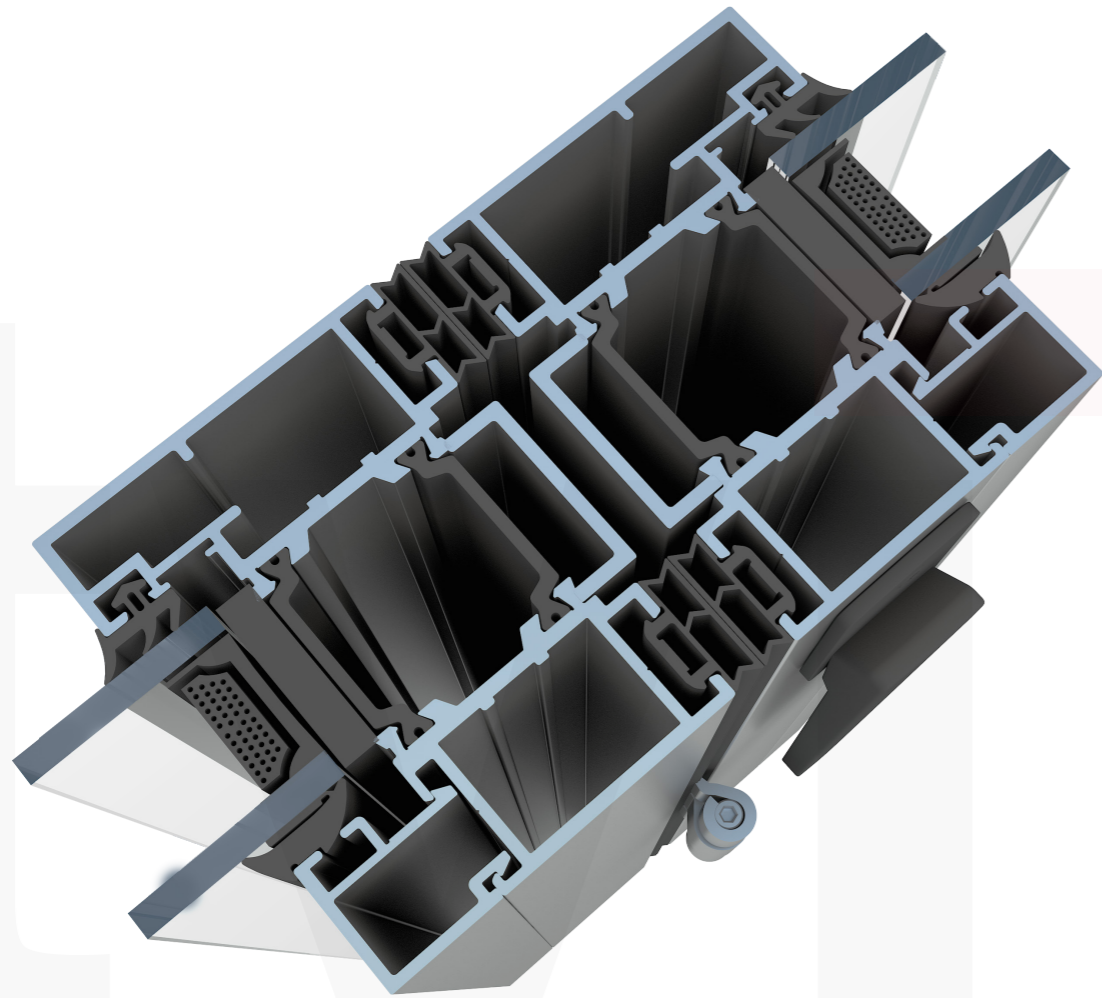

JB1

Fully Exposed Frame