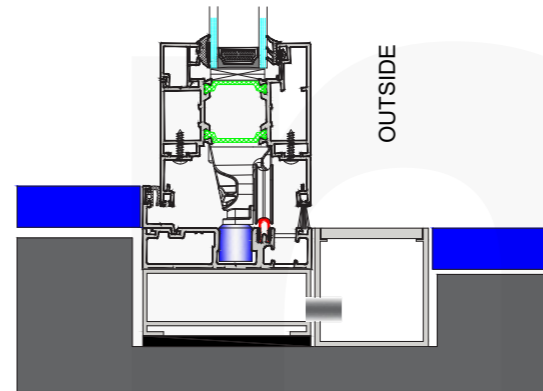

T5

Parallel Gutter Threshold
Internal - Flush With Floor
External - Flush
Drainage - Parallel Gutter *

Presentations are for guidance only. Please consult your local **viinn** installer for exact product specifications.

*Additional Surcharge applicable