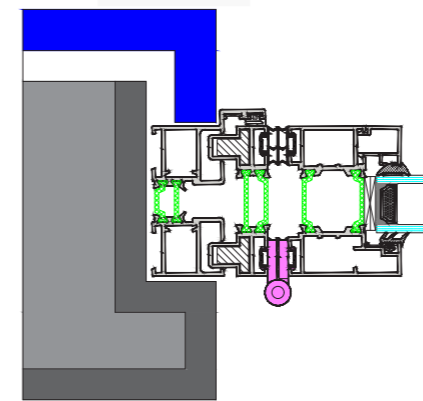

T5

Parallel Gutter Threshold
 Internal - Flush With Floor
 External - Flush
 Drainage - Parallel Gutter *

Presentations are for guidance only. Please consult your local **viinn** installer for exact product specifications.

*Additional Surcharge applicable

JB1

Fully Exposed Frame

JB2

Semi Concealed Frame

JB3

Concealed Frame

Presentations are for guidance only. Please consult your local **twinn** installer for exact product specifications.