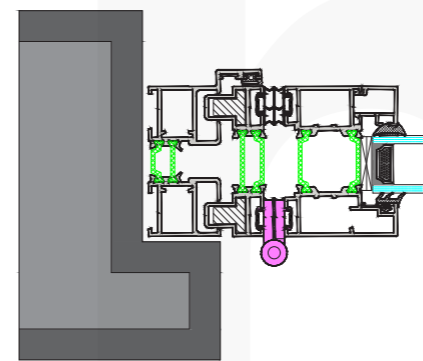

T5

Parallel Gutter Threshold
 Internal - Flush With Floor
 External - Flush
 Drainage - Parallel Gutter *

Presentations are for guidance only. Please consult your local **viinn** installer for exact product specifications.

*Additional Surcharge applicable

JB1

Fully Exposed Frame

JB2

Semi Concealed Frame

JB3

Concealed Frame

Presentations are for guidance only. Please consult your local **twinn** installer for exact product specifications.