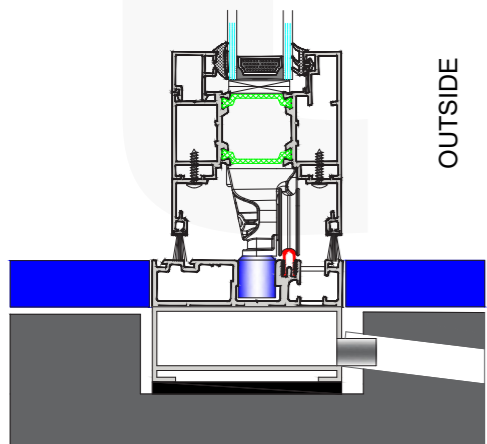

T4

Flush Threshold
Internal - Flush With Floor
External - Flush With Floor
Drainage - Concealed *