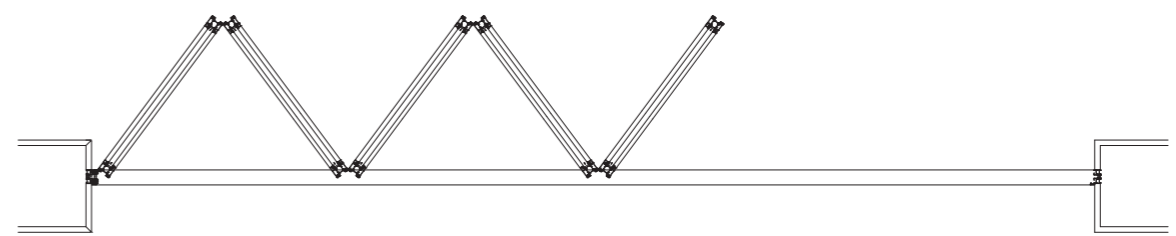

01

02

breeze

- Bifold Door System
- Thermal Break Profiles
- Ultra Smooth Operation
- Best in class U Value
- Concealed Drainage Option
- Embedded Frames Option
- Multi Point Locking
- Concealed Railing System
- Single, Double, and Triple glazed options
- Up to 43mm Glazing
- Maximum Panel size 1.2 M x 3.2 M
- Maximum Weight 140 Kg per panel
- Tested for CW class per ASTM standards
- 10 years warranty*