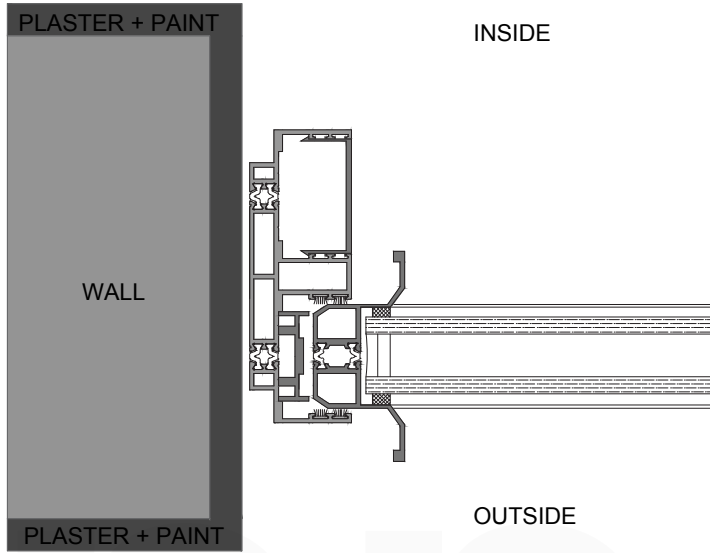

J1

Internal - 55mm - Visible Frame
External - 55mm - Visible Frame
Internal Finish - Plaster + Paint
External Finish - Plaster + Paint