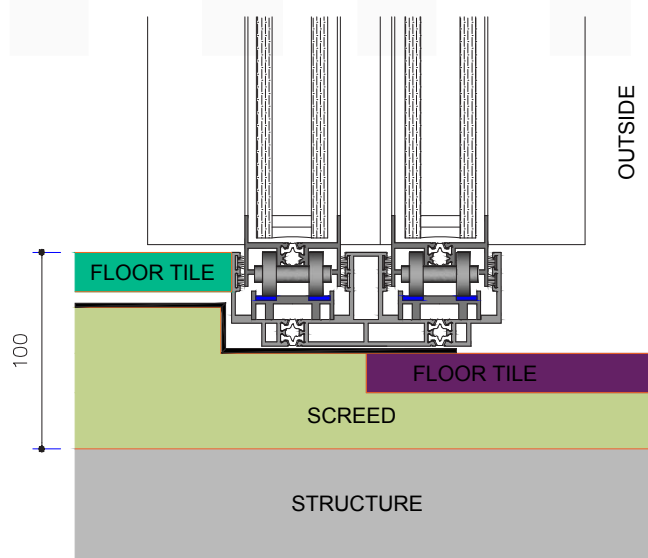

floor selection guide

B1

Fully Exposed Bottom

Internal View - 55mm Frame

External View - 55mm Frame

Frame Installation - Exposed

Drainage System - External - Drain Slot

B2

Semi Exposed Bottom

Internal View - Embedded Frame

External View - 55mm Frame

Frame Installation - Semi Exposed

Drainage System - External - Drain Slot

* Please consult your local tvinn installer for exact product specifications.
Allowance for vertical fins projection must be taken into consideration while designing. Illustrations are for guidance only.

B3

Embedded Bottom*

View From Top - Visible Frame

Frame Installation - Embedded Flush With Floor

Drainage System - Concealed

B4

Invisible Frame Flush Track*

Frame Installation - Invisible (Under The Floor)