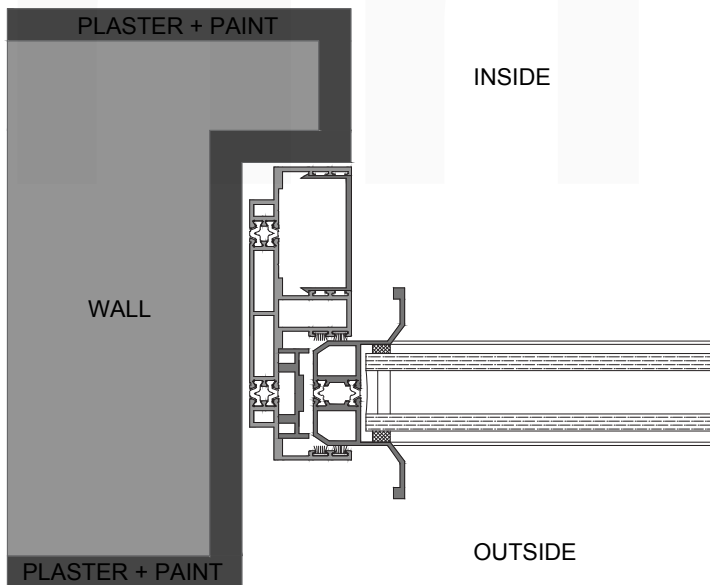

View From Top - 10mm Stainless Steel Flush Tracks

Drainage System - Concealed

B5

Fully Invisible Bottom*

View From Top - 12mm Groove In Floor
Frame Installation - Invisible (Under
The Floor)

Drainage System - Concealed

* ADDITIONAL SURCHARGE APPLICABLE.

jamb design guide

J1

Internal - 55mm - Visible Frame
 External - 55mm - Visible Frame
 Internal Finish - Plaster + Paint
 External Finish - Plaster + Paint

J2

Internal - Embedded Frame
 External - 55mm Visible Frame
 Internal Finish - Plaster + Paint
 External Finish - Plaster + Paint

* Please consult your local tviinn installer for exact product specifications. Allowance for vertical fins projection must be taken into consideration while designing. Illustrations are for guidance only.