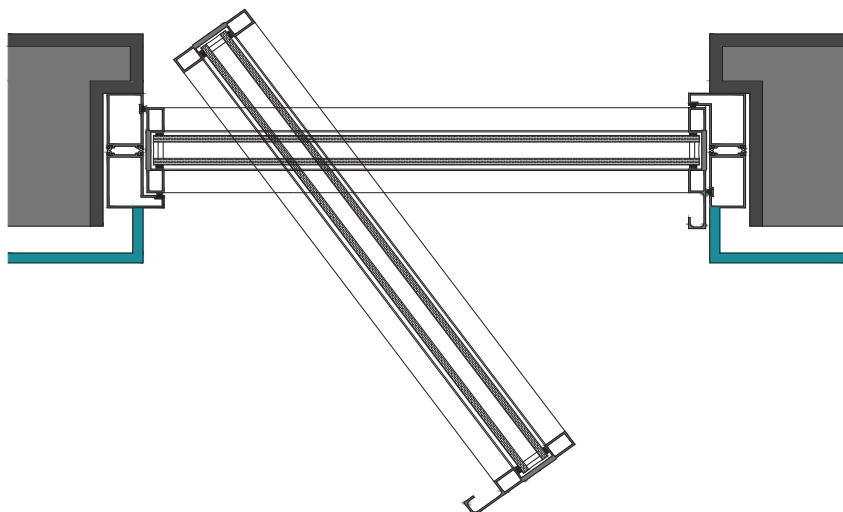

metro fan - pivot

- 20mm wide Pivot door
- 32mm wide fixed glazing system
- Concealed Mechanism
- Multi-point Locking
- Slim Handles
- Electric Locking option
- Door size up to 2.5M x 5M

seamless flooring

twinn

Frame Sizes

1 Track	70 x 55 mm
2 Tracks	140 x 55 mm
3 Tracks	210 x 55 mm
4 Tracks	280 x 55 mm
5 Tracks	350 x 55 mm
6 Tracks	420 x 55 mm
7 Tracks	490 x 55 mm
8 Tracks	560 x 55 mm

Multiple Sliding Panels
 Pocket Windows
 Swivel Stack System
 Motorized Operation Option
 Various Bottom Track Options
 Single or dual leaf Pivot door