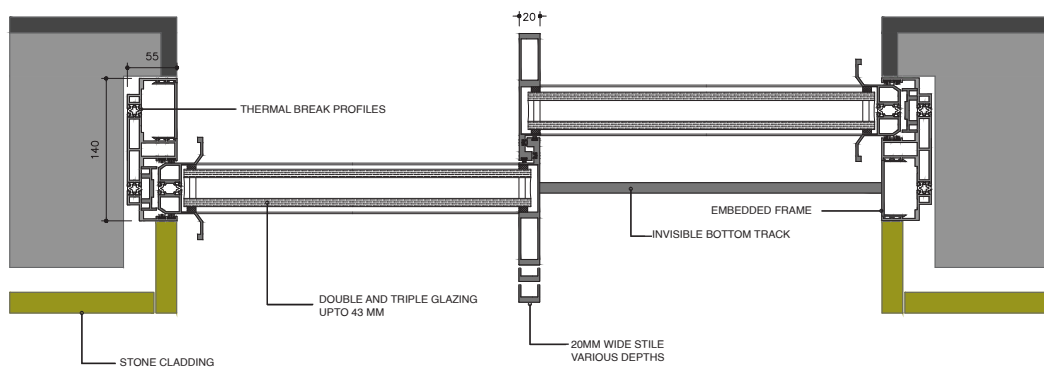

metro fan - pivot

- 20mm wide Pivot door
- 32mm wide fixed glazing system
- Concealed Mechanism
- Multi-point Locking
- Slim Handles
- Electric Locking option
- Door size up to 2.5M x 5M

seamless flooring