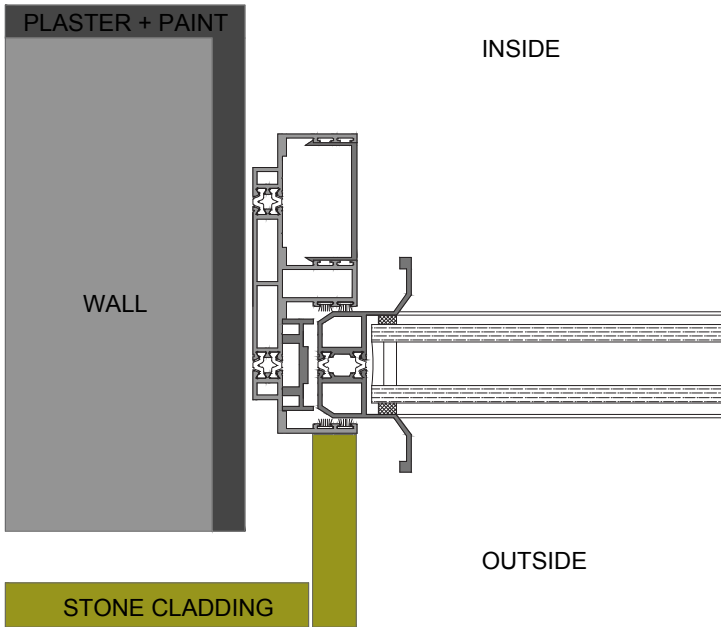

J3

Internal - 55mm - Visible Frame
External - Embedded Frame
Internal Finish - Plaster + Paint
External Finish - Stone Cladding