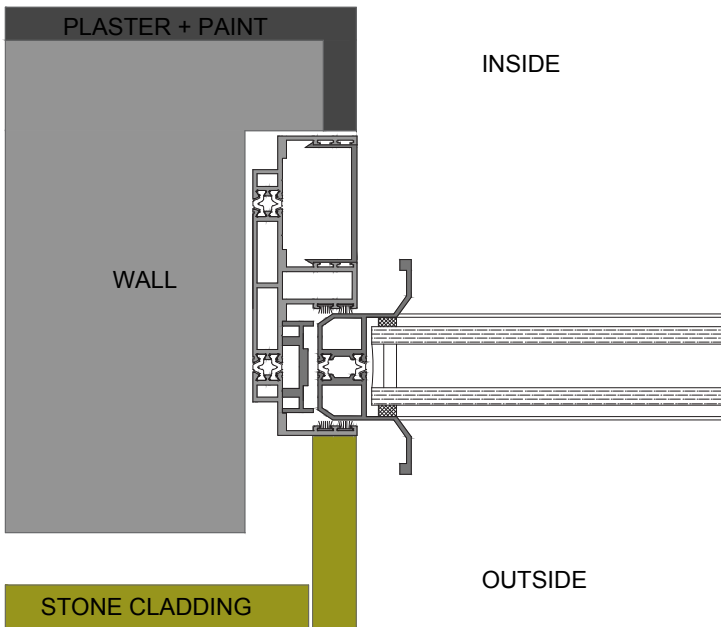

J4

Internal - Embedded Frame
External - Embedded Frame
Internal Finish - Plaster + Paint
External Finish - Stone Cladding