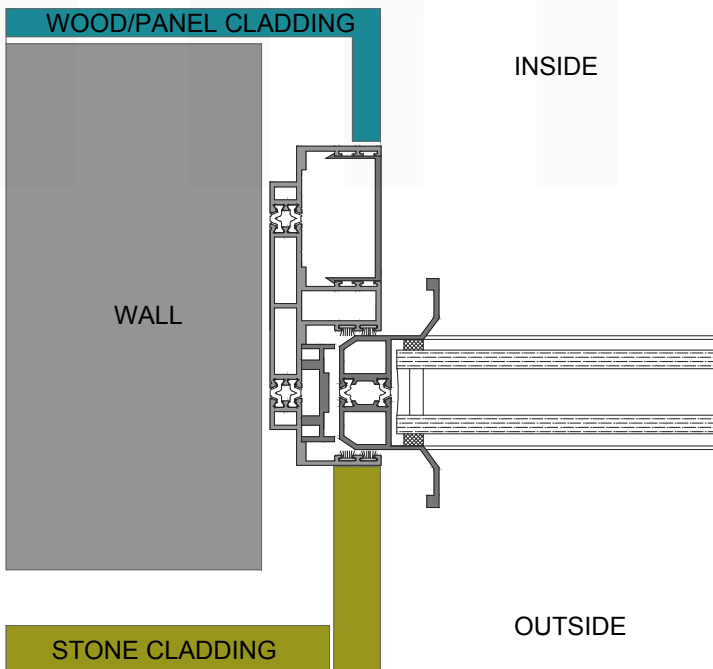

J6

Internal - Embedded Frame
External - Embedded Frame
Internal Finish - Wood / Panel Cladding
External Finish - Stone Cladding

* Please consult your local tvinn installer for exact product specifications. Allowance for vertical fins projection must be taken into consideration while designing. Illustrations are for guidance only.