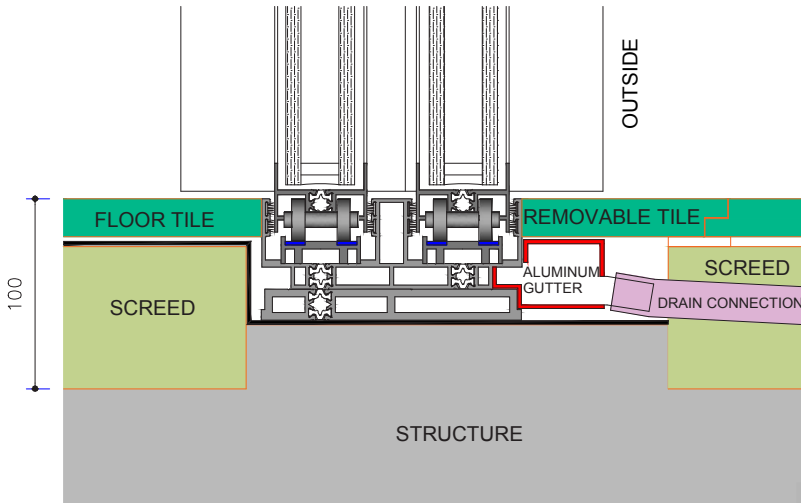

floor selection guide

B1

Fully Exposed Bottom

Internal View - 55mm Frame

External View - 55mm Frame

Frame Installation - Exposed

Drainage System - External - Drain Slot

B2

Semi Exposed Bottom

Internal View - Embedded Frame

External View - 55mm Frame

Frame Installation - Semi Exposed

Drainage System - External - Drain Slot

* Please consult your local tvinn installer for exact product specifications.
Allowance for vertical fins projection must be taken into consideration while designing. Illustrations are for guidance only.

B3

Embedded Bottom*

View From Top - Visible Frame

Frame Installation - Embedded Flush With Floor

Drainage System - Concealed

B4

Invisible Frame Flush Track*

Frame Installation - Invisible (Under The Floor)

View From Top - 10mm Stainless Steel Flush Tracks

Drainage System - Concealed

B5

Fully Invisible Bottom*

View From Top - 12mm Groove In Floor
Frame Installation - Invisible (Under
The Floor)

Drainage System - Concealed