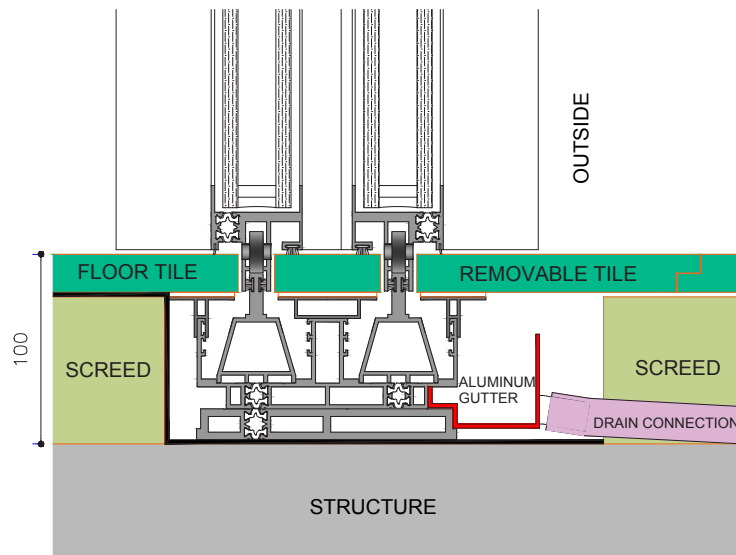

Semi Exposed Bottom

Internal View - Embedded Frame

External View - 55mm Frame

Frame Installation - Semi Exposed

Drainage System - External - Drain Slot

* Please consult your local tvinn installer for exact product specifications.
Allowance for vertical fins projection must be taken into consideration while designing. Illustrations are for guidance only.

B3

Embedded Bottom*

View From Top - Visible Frame

Frame Installation - Embedded Flush With Floor

Drainage System - Concealed

B4

Invisible Frame Flush Track*

Frame Installation - Invisible (Under The Floor)

View From Top - 10mm Stainless Steel Flush Tracks

Drainage System - Concealed

B5

Fully Invisible Bottom*

View From Top - 12mm Groove In Floor
Frame Installation - Invisible (Under
The Floor)

Drainage System - Concealed