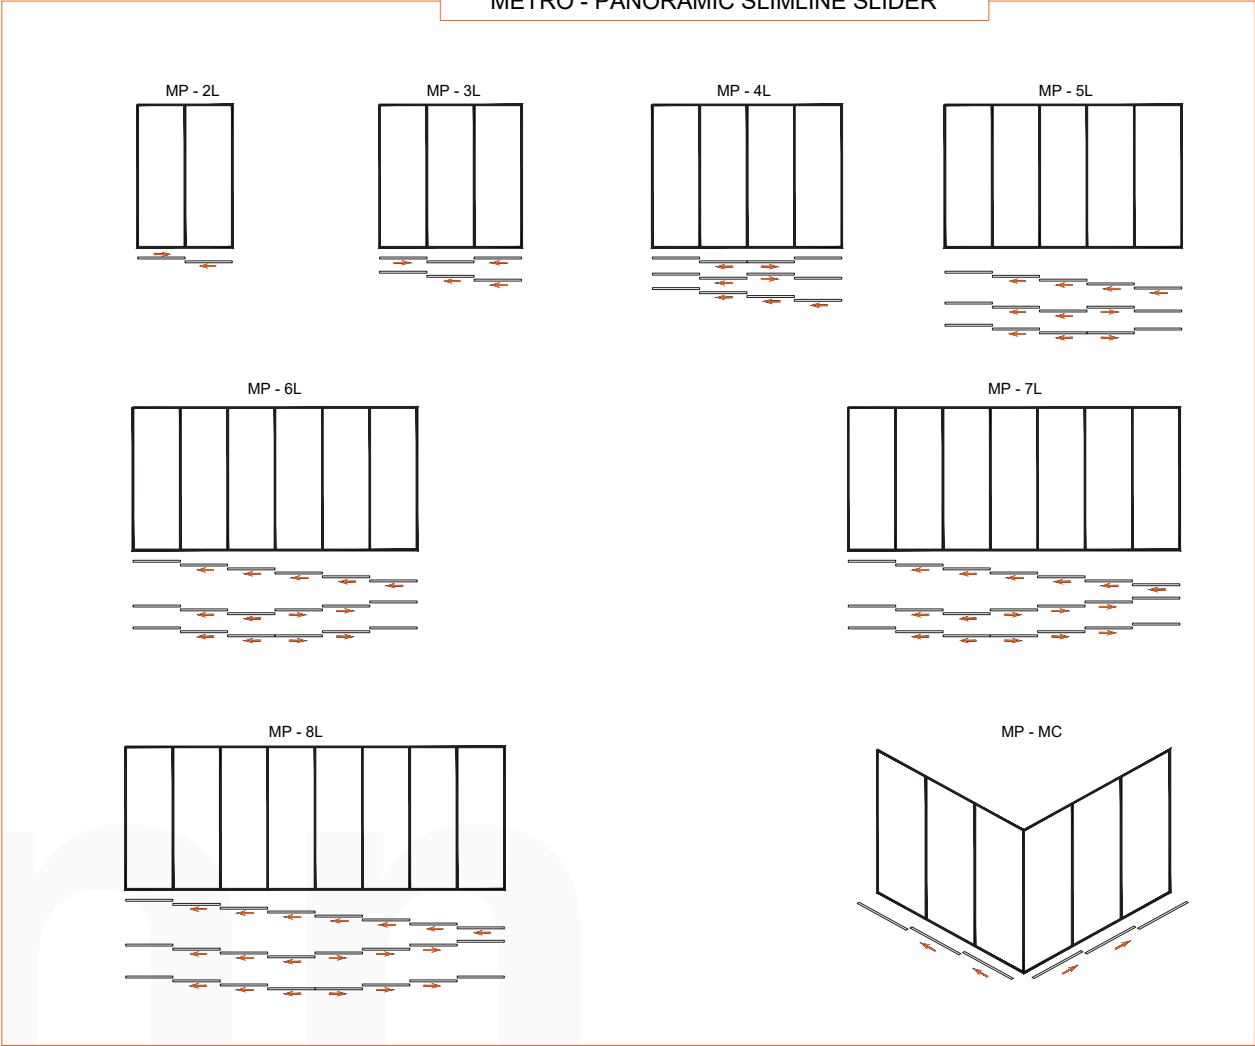

METRO - PANORAMIC SLIMLINE SLIDER