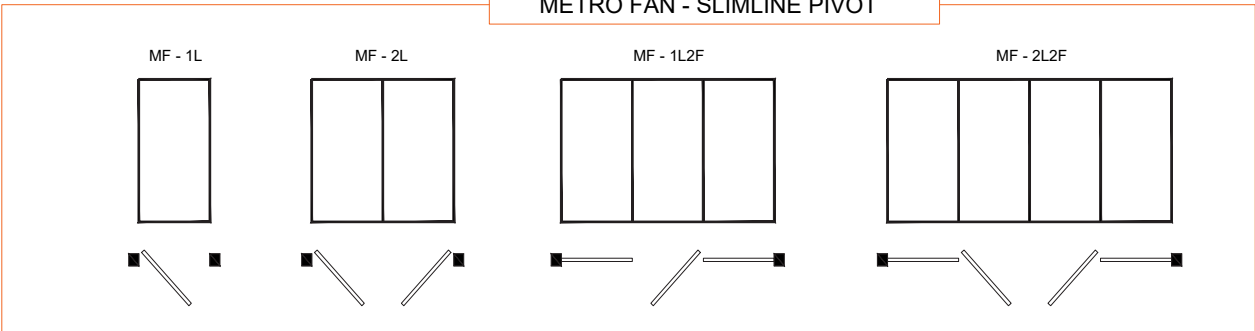

METRO FAN - SLIMLINE PIVOT

* Please consult your local tviinn installer for exact product specifications. Allowance for vertical fins projection must be taken into consideration while designing. Illustrations are for guidance only.