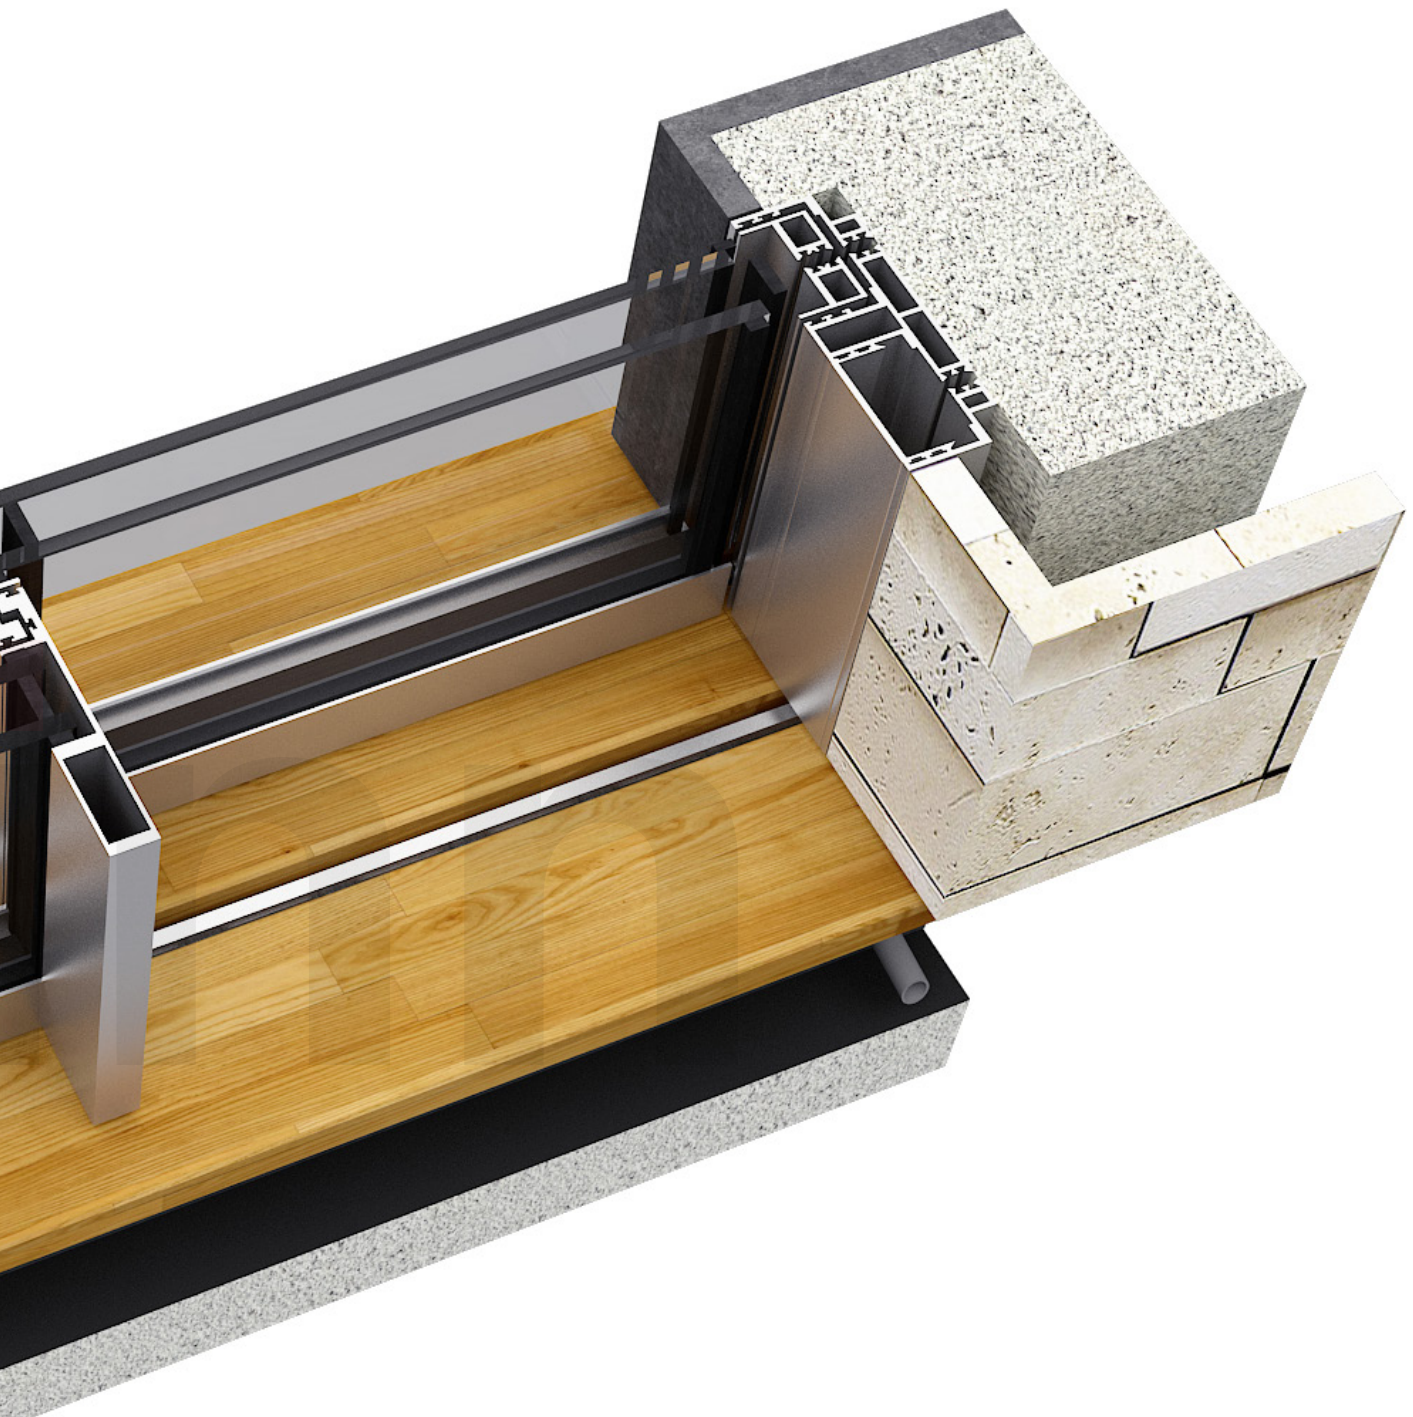

Seamless Flooring
Concealed Drainage
Flush Bottom
Option of Invisible Bottom
Removable Flooring
Easy Maintenance

absolute freedom

Practical Design
Movable Corner
Unobstructed View
Elegance Personified

panel configurations

twinn

Frame Sizes

1 Track	70 x 55 mm
2 Tracks	140 x 55 mm
3 Tracks	210 x 55 mm
4 Tracks	280 x 55 mm
5 Tracks	350 x 55 mm
6 Tracks	420 x 55 mm
7 Tracks	490 x 55 mm
8 Tracks	560 x 55 mm

Multiple Sliding Panels
 Pocket Windows
 Swivel Stack System
 Motorized Operation Option
 Various Bottom Track Options
 Single or dual leaf Pivot door