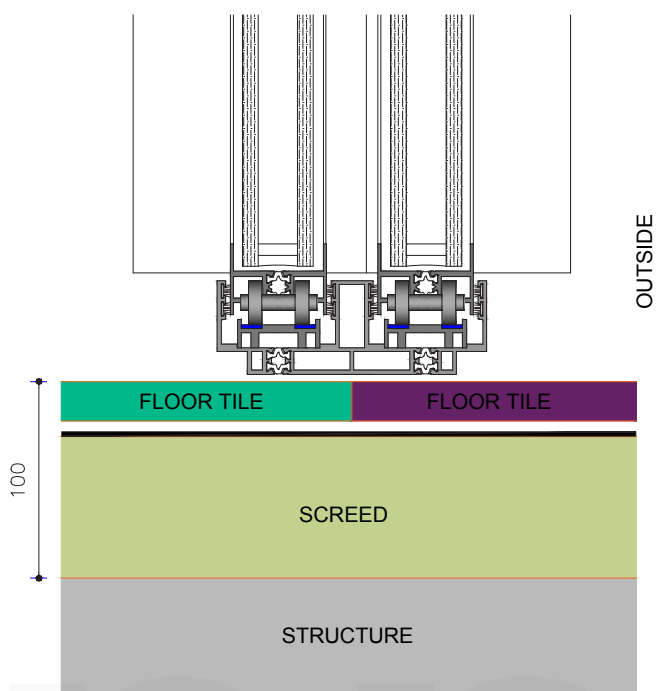

twinn

Frame Sizes

1 Track	70 x 55 mm
2 Tracks	140 x 55 mm
3 Tracks	210 x 55 mm
4 Tracks	280 x 55 mm
5 Tracks	350 x 55 mm
6 Tracks	420 x 55 mm
7 Tracks	490 x 55 mm
8 Tracks	560 x 55 mm

Multiple Sliding Panels
 Pocket Windows
 Swivel Stack System
 Motorized Operation Option
 Various Bottom Track Options
 Single or dual leaf Pivot door

METRO - PANORAMIC SLIMLINE SLIDER

METRO - PANORAMIC SLIMLINE SWIVEL

METRO FAN - SLIMLINE PIVOT

* Please consult your local tviinn installer for exact product specifications. Allowance for vertical fins projection must be taken into consideration while designing. Illustrations are for guidance only.

floor selection guide

B1

Fully Exposed Bottom

Internal View - 55mm Frame

External View - 55mm Frame

Frame Installation - Exposed

Drainage System - External - Drain Slot

B2