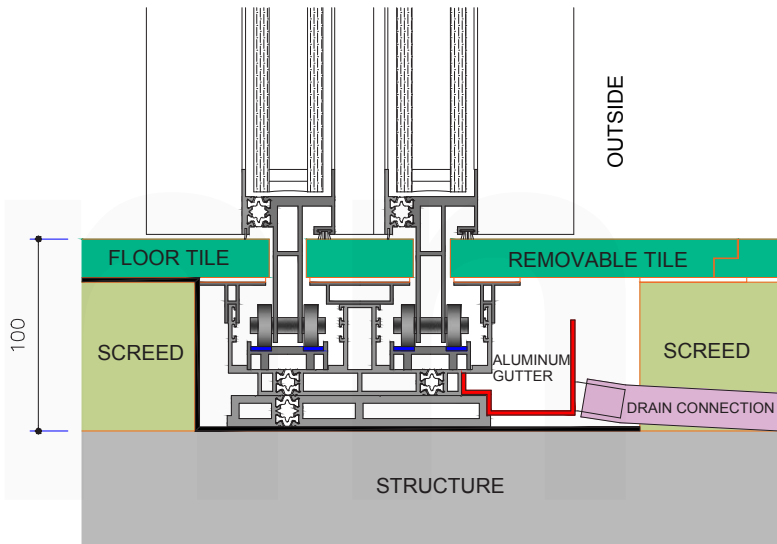

B3

Embedded Bottom*

View From Top - Visible Frame

Frame Installation - Embedded Flush With Floor

Drainage System - Concealed

B4

Invisible Frame Flush Track*

Frame Installation - Invisible (Under The Floor)

View From Top - 10mm Stainless Steel Flush Tracks

Drainage System - Concealed

B5

Fully Invisible Bottom*

View From Top - 12mm Groove In Floor
Frame Installation - Invisible (Under
The Floor)

Drainage System - Concealed