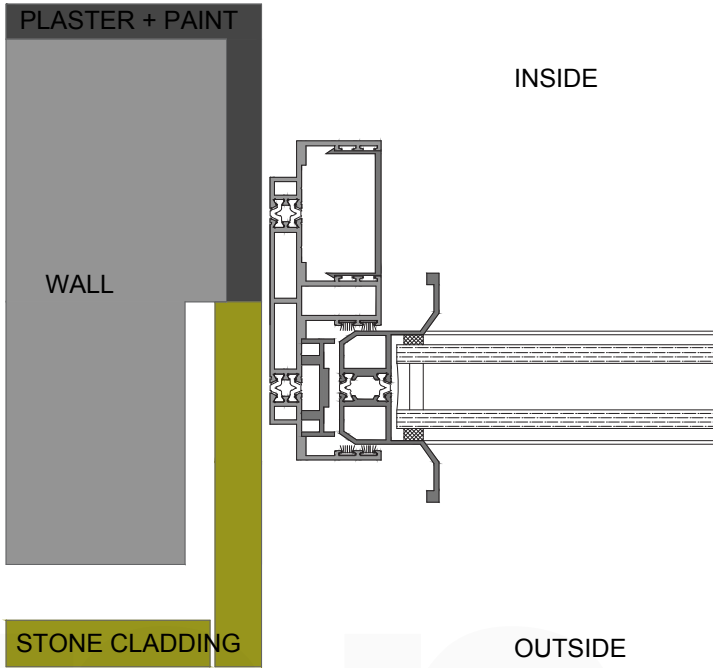

* Please consult your local tviinn installer for exact product specifications. Allowance for vertical fins projection must be taken into consideration while designing. Illustrations are for guidance only.

J3

Internal - 55mm - Visible Frame
External - Embedded Frame
Internal Finish - Plaster + Paint
External Finish - Stone Cladding

J4

Internal - Embedded Frame
External - Embedded Frame
Internal Finish - Plaster + Paint
External Finish - Stone Cladding